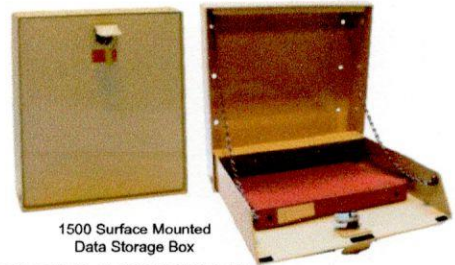

6000 Surface Mounted Hinged Door 6000R Recessed Mounted Hinged Door

EAS MODEL 6000 SURFACE MOUNTED KEY VAULT

55 Key capacity 7"H x 7"W x 5"D

Stock#	Color	Price
6000-1	Black	\$519.00
6000TS-4	Black w/ tamper switch	\$569.00
6000DL	Dual lock option (available on all 6000 series boxes)	\$129.00
Shipping & Handling		\$33.00 per unit

EAS MODEL 6000R RECESSED MOUNTED KEY VAULT

55 Key capacity 7"H x 7"W x 5"D with 9½" x 9½" flange

Stock#	Color	Price
6000R-1	Black	\$589.00
6000RTS-4	Black w/ tamper switch	\$639.00
6000RDL	Dual lock option	\$129.00
6000RMK	Recessed Mounting kit (For new construction only)	\$129.00
Shipping & Handling		\$33.00 per unit

1500 Surface Mounted Data Storage Box

EAS MODEL 1500 DATA STORAGE BOX

Data Storage 15"H x 14"W x 3½"D

Stock#	Color	Price
1500-1	Almond	\$439.00
Shipping & Handling		\$33.00 per unit

MPL-1 MPL-2 MKS

PADLOCKS and KEY SWITCH