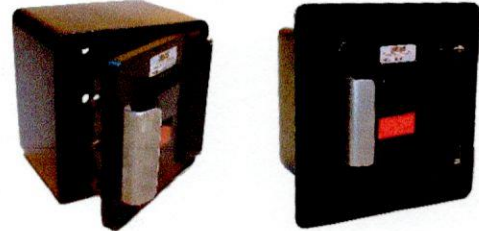

Prices and availability subject to change Email:easkeybox@aol.com Tel:401-295-7707 Fax:401-295-7708 www.easkeybox.com

5000 Surface Mounted Lift Off Door 5000R Recessed Mounted Lift Off Door

EAS MODEL 5000 SURFACE MOUNTED KEY BOX

10 Key capacity 5"H x 4"W x 3¼"D

Stock#	Color	Price
5000-1	Black	\$299.00
5000-2	Brown	\$319.00
5000-3	Gray	\$319.00
5000TS-4	Black w/ tamper switch	\$339.00
5000TS-5	Brown w/ tamper switch	\$359.00
5000TS-6	Gray w/ tamper switch	\$359.00
Shipping & Handling		\$20.00 per unit

EAS MODEL 5000R RECESSED MOUNTED KEY BOX

10 Key capacity 5"H x 4"W x 3¼"D with 7" x 7" flange

Stock#	Color	Price
5000R-1	Black	\$349.00
5000R-2	Brown	\$369.00
5000R-3	Gray	\$369.00
5000RTS-4	Black w/ tamper switch	\$389.00
5000RTS-5	Brown w/ tamper switch	\$409.00
5000RTS-6	Gray w/ tamper switch	\$409.00
5000RMK	Recessed Mounting kit (For new construction only)	\$109.00
Shipping & Handling		\$20.00 per unit

6000 Surface Mounted Hinged Door 6000R Recessed Mounted Hinged Door

EAS MODEL 6000 SURFACE MOUNTED KEY VAULT

55 Key capacity 7"H x 7"W x 5"D

Stock#	Color	Price
6000-1	Black	\$519.00
6000TS-4	Black w/ tamper switch	\$569.00
6000DL	Dual lock option (available on all 6000 series boxes)	\$129.00
Shipping & Handling		\$33.00 per unit