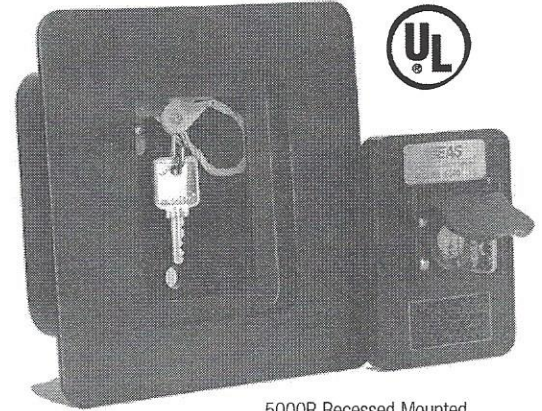

# EAS MODEL 5000 For commercial applications

5000 Surface Mounted

The **5000 Model** is a high-security lock box that is designed for multiple uses including emergency, industrial, and government use. This model, which accommodates up to 10 building/access keys, can be used for general key control or as part of the EAS Emergency Access System. Along with key storage, the 5000 is ideal for housing access cards and various small entry items and is versatile for both exterior and interior applications.

- High security Medeco lock (U.L. listed)
- Polyester powder coat; black brown or gray

## Options

- U.L. listed tamper switch with bracket
- Recessed Mounting Kit (5000RMK) for new construction only when installing the recessed model 5000R

5000R Recessed Mounted

5000 Surface Mount

5000R Recessed Mount