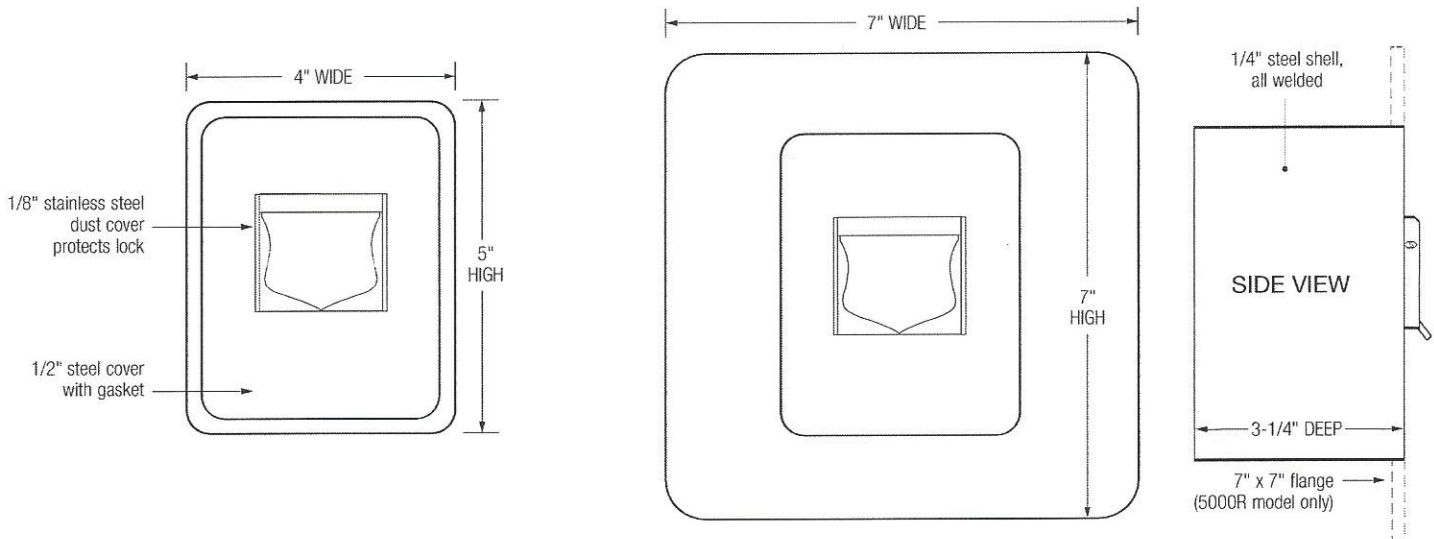

## Options

- U.L. listed tamper switch with bracket
- Recessed Mounting Kit (5000RMK) for new construction only when installing the recessed model 5000R

5000R Recessed Mounted

5000 Surface Mount

5000R Recessed Mount