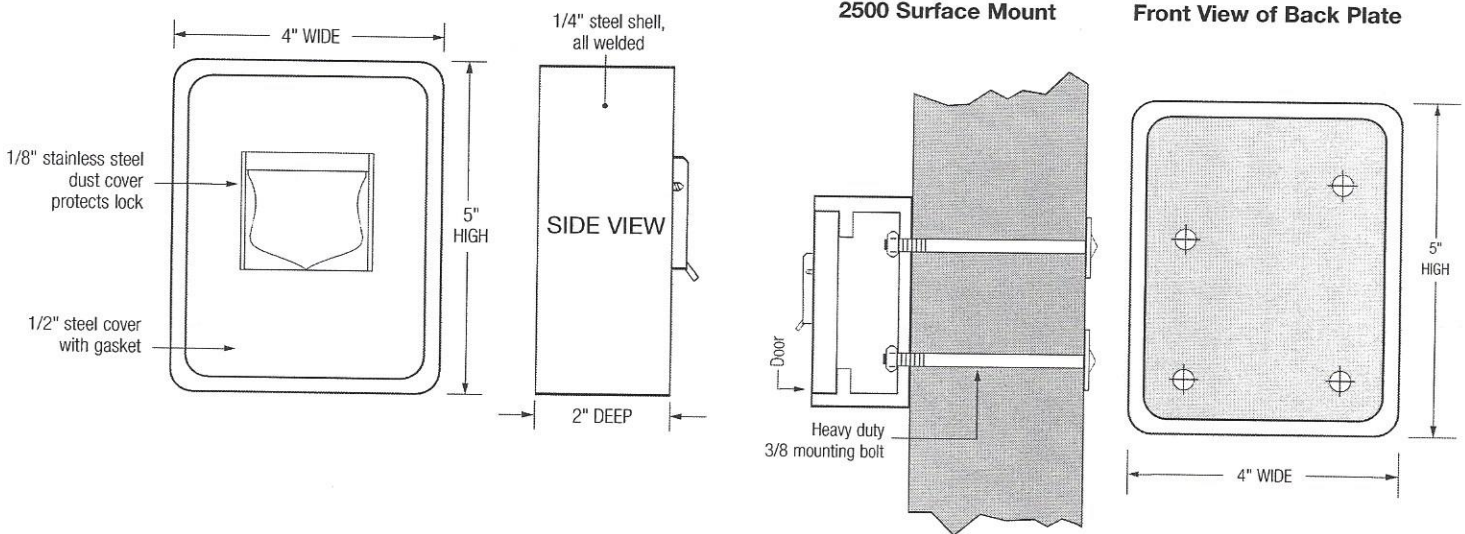

EMERGENCY ACCESS SYSTEMS, INC.

P.O. Box 1811, Kingston, RI 02881

Tel: 401-295-7707 Fax: 401-295-7708

TOLL FREE 1-877-562-5269