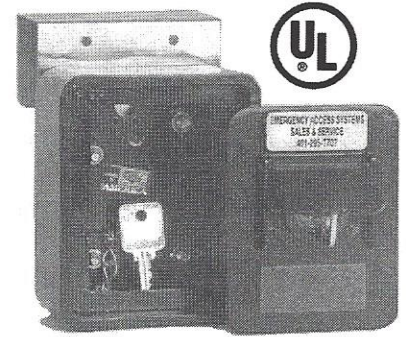

EAS MODEL 2500 For residential applications

2500 Surface Mounted

The **2500 Model** is a high-security lock box specifically designed for residential emergency access and can be used for general key control or part of an Emergency Access System.

- High security Medeco lock (U.L. listed)
- Polyester powder coat; black
- Interior capacity accommodates up to 2 keys

Options

- 2500 DH hangs over 1 $\frac{7}{8}$ " door for temporary applications

2500DH Door Hung Mounted

Installation Diagrams

Check with local fire department for suggested mounting height and location
3/8" grade 8 bolts recommended to install all EAS products

EMERGENCY ACCESS SYSTEMS, INC.

P.O. Box 1811, Kingston, RI 02881