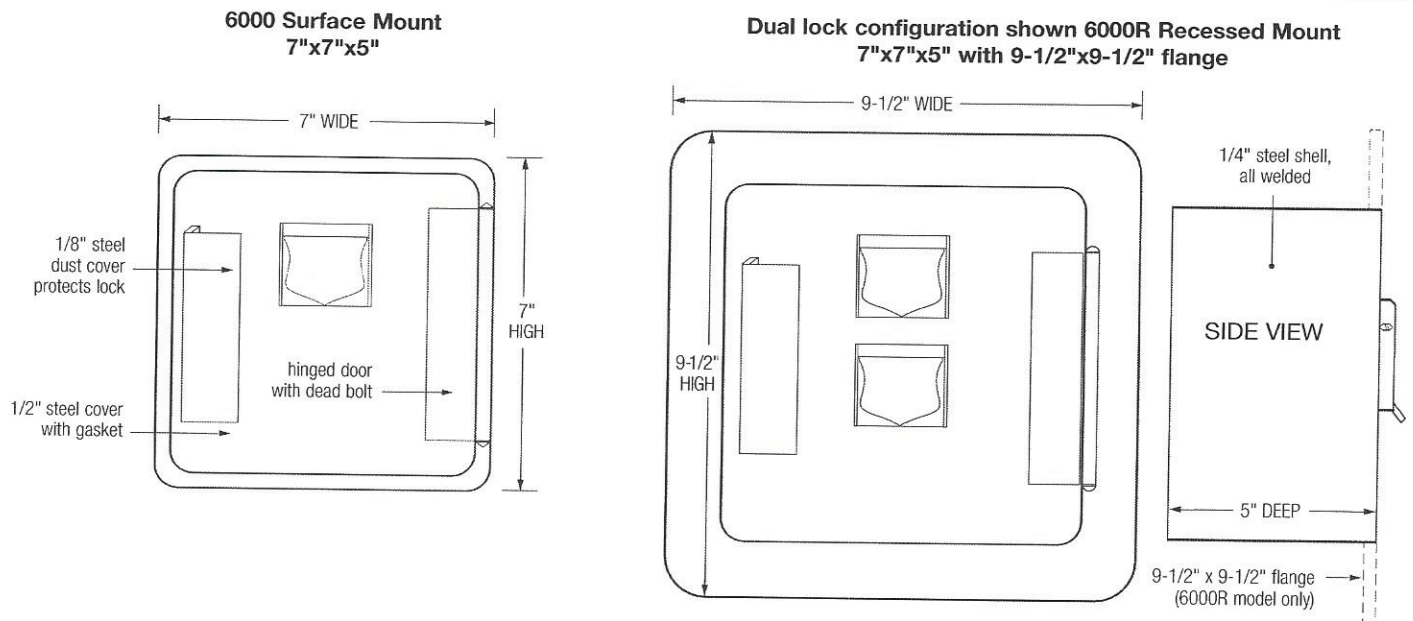

EMERGENCY ACCESS SYSTEMS, INC.

P.O. Box 1811, Kingston, RI 02881

Tel: 401-295-7707 Fax: 401-295-7708

TOLL FREE 1-877-562-5269